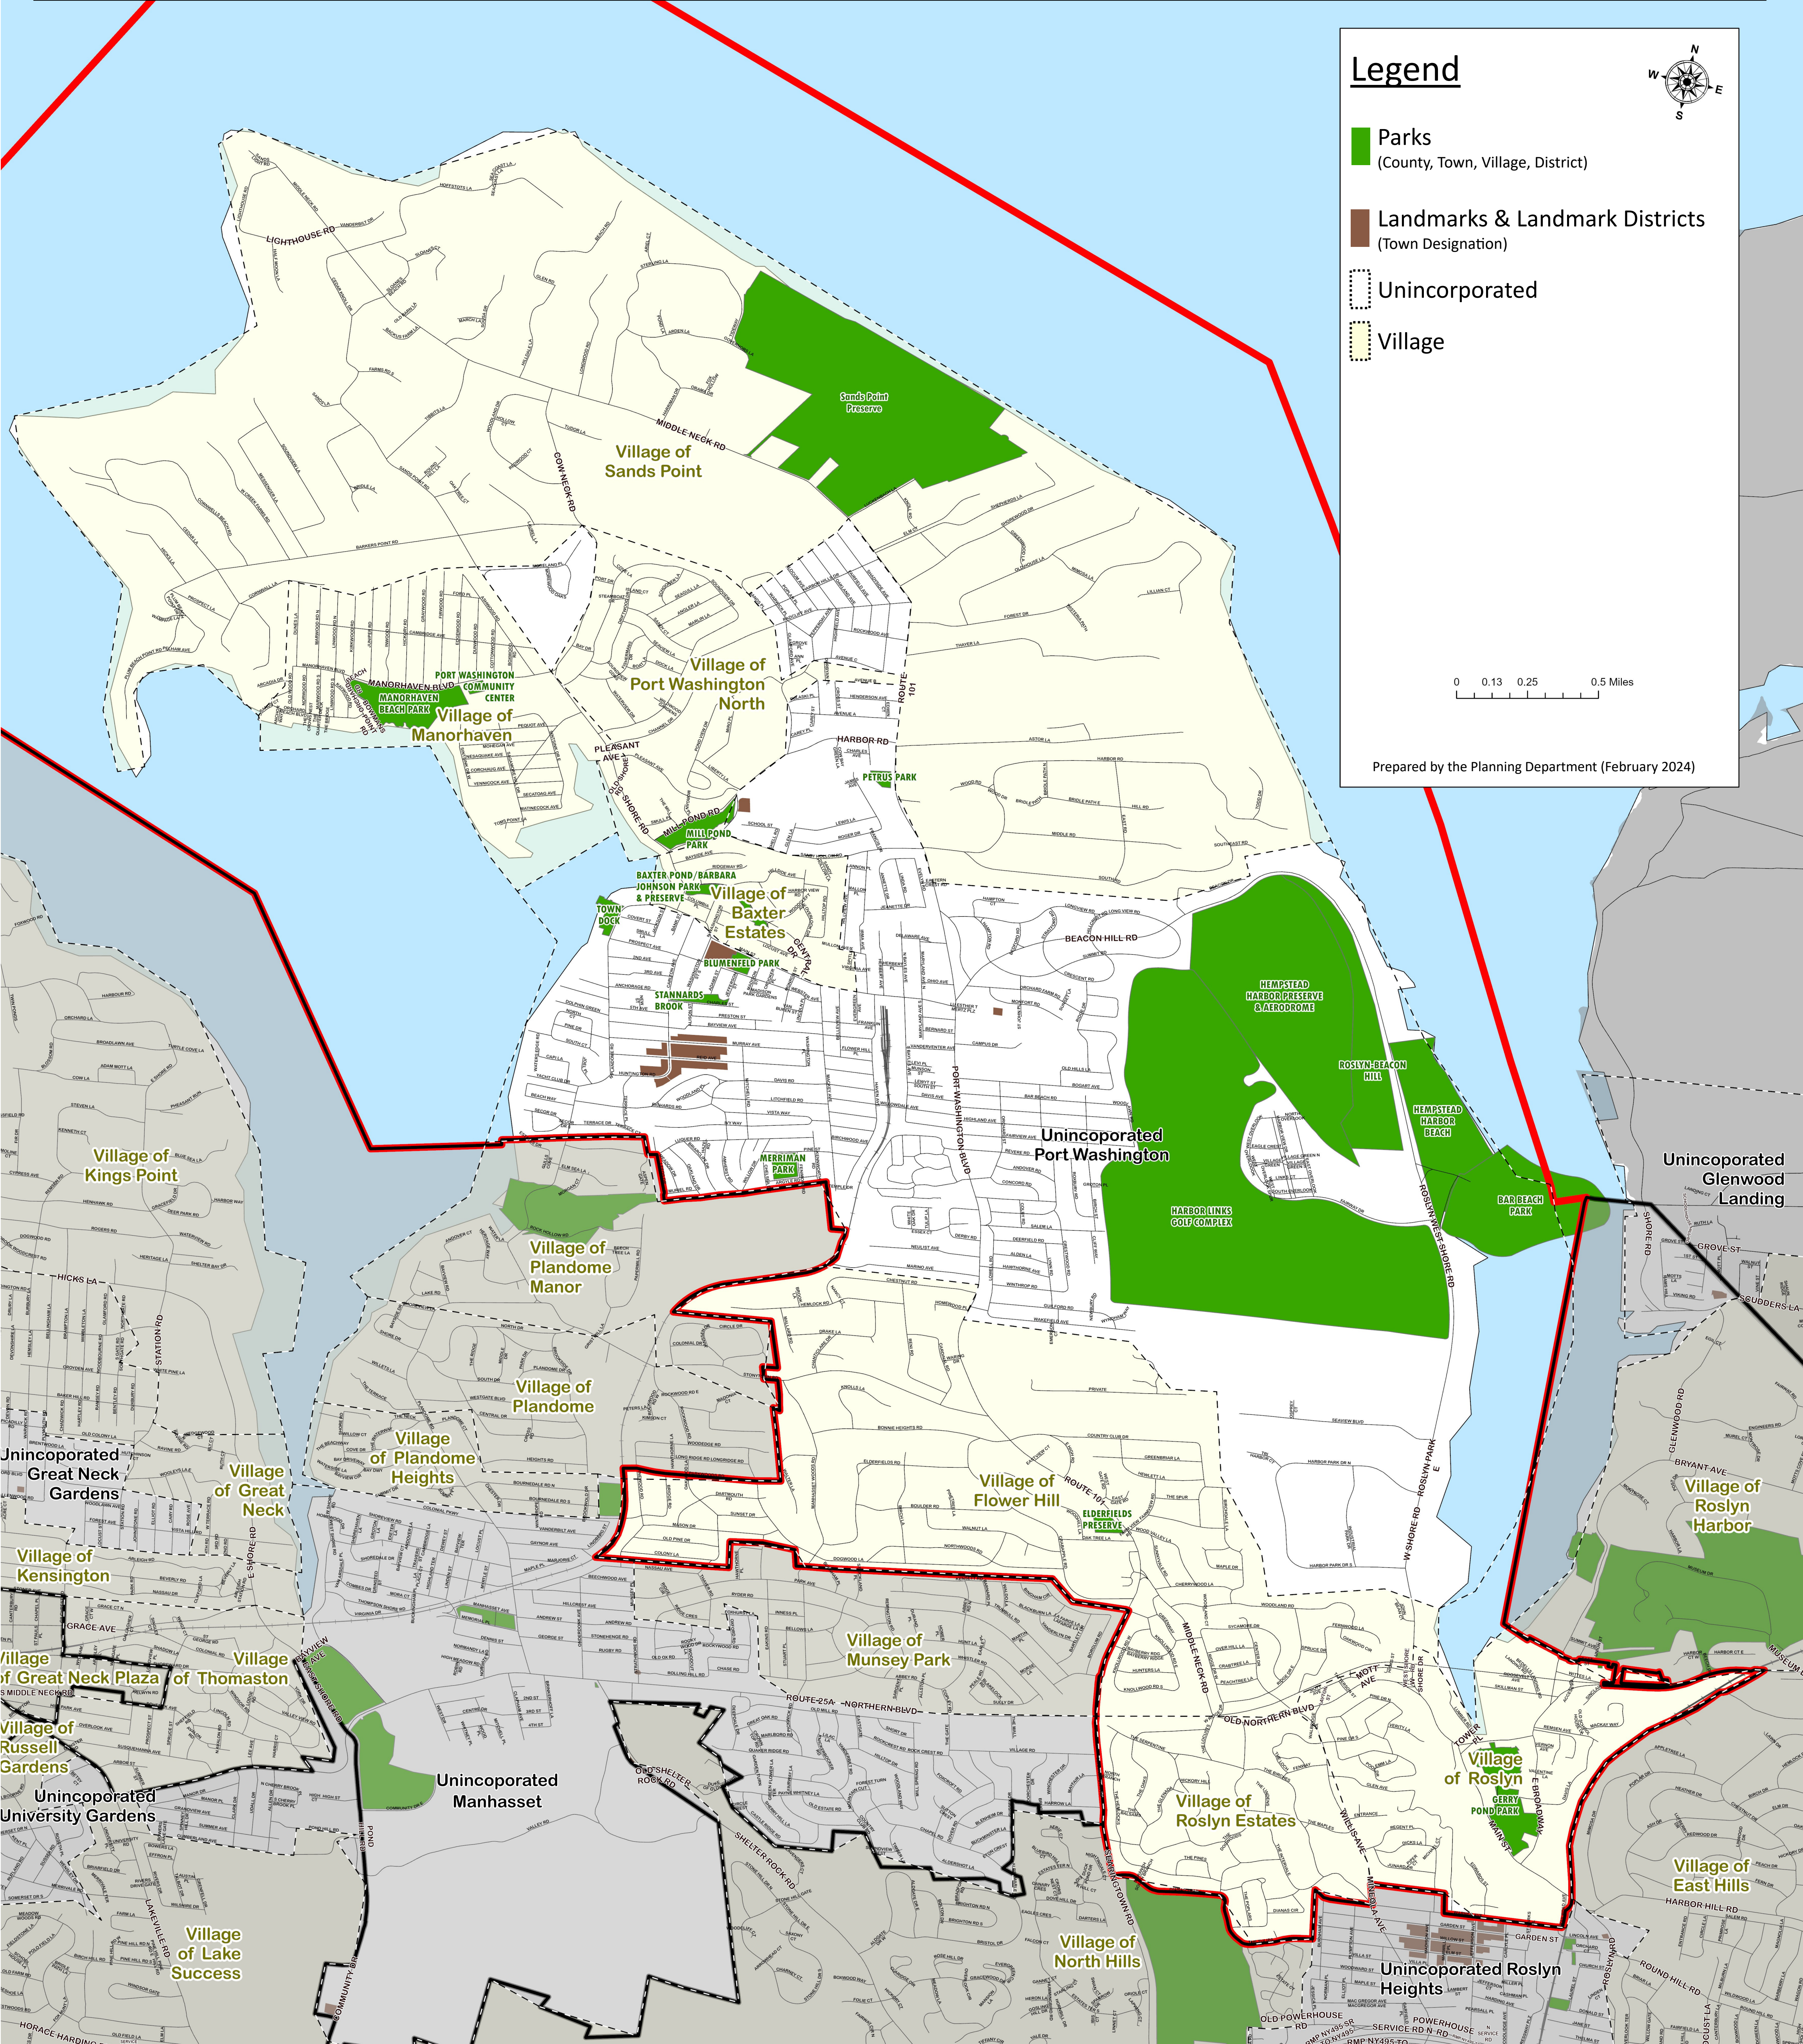

Council District 6 - Mariann Dalimonte

North Hempstead GIS Services

Legend

- Parks
(County, Town, Village, District)
- Landmarks & Landmark Districts
(Town Designation)
- Unincorporated
- Village

0 0.13 0.25 0.5 Miles

Prepared by the Planning Department (February 2024)