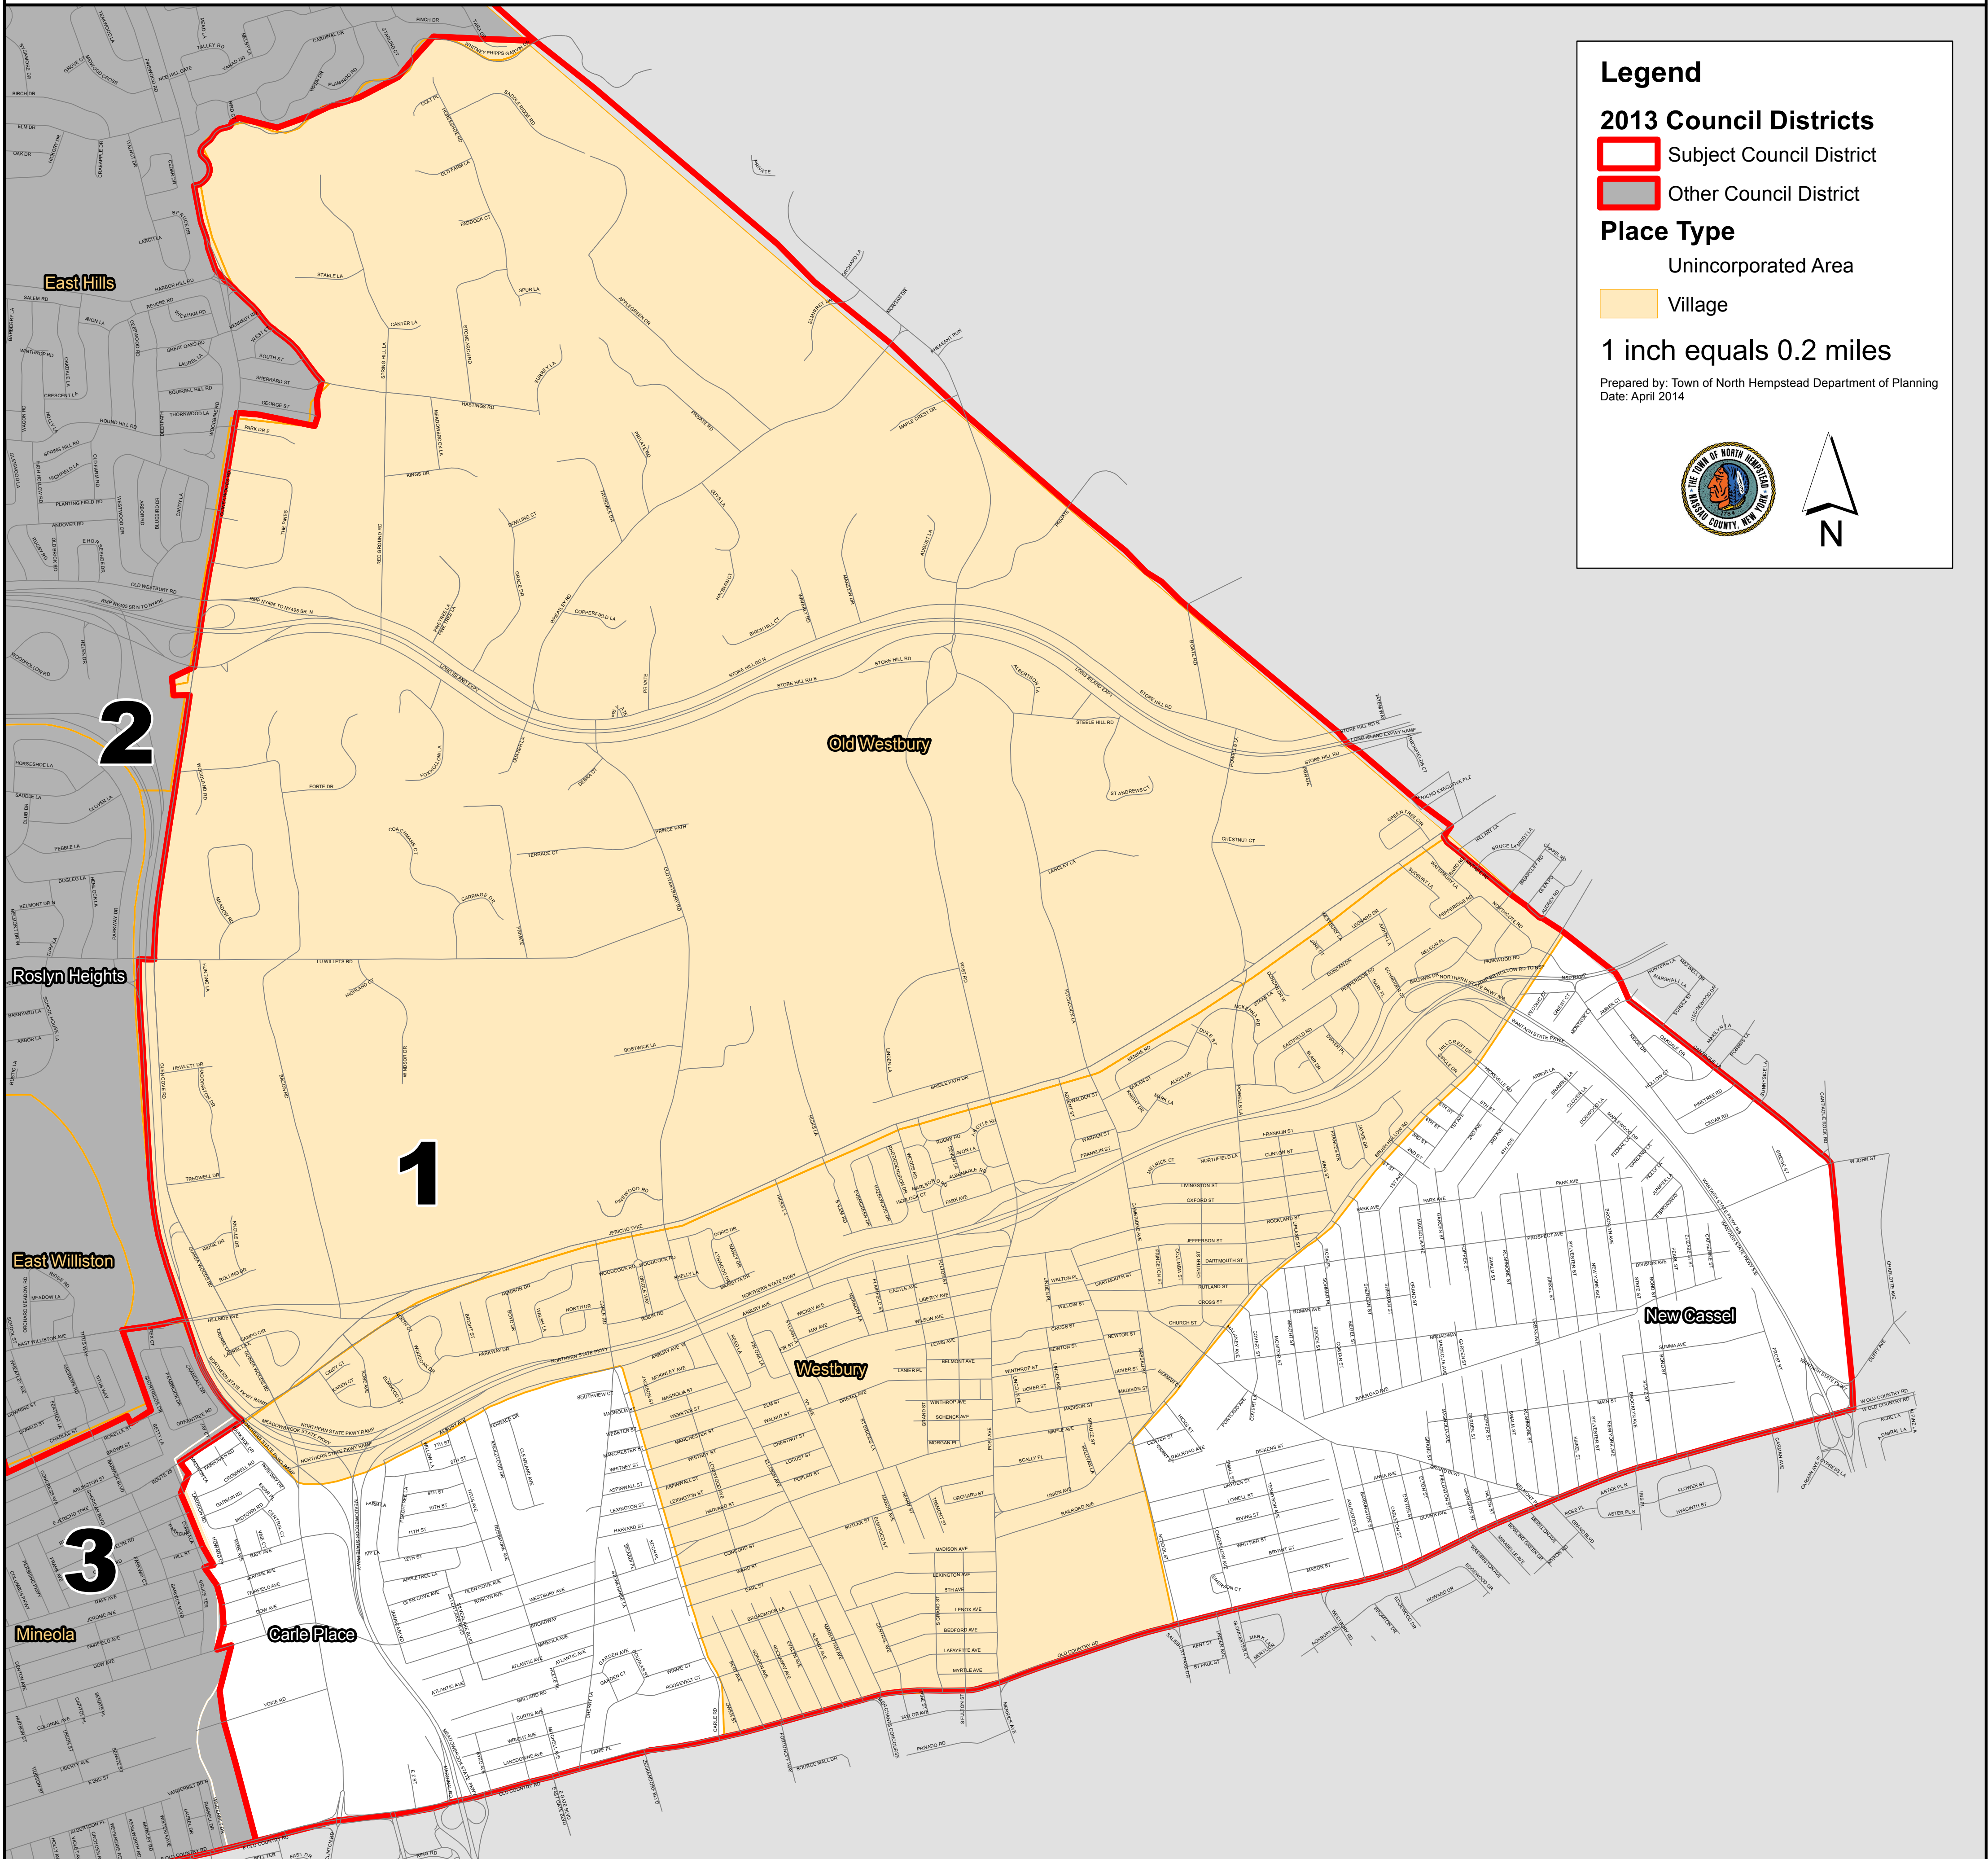

## Legend

### 2013 Council Districts

-  Subject Council District
-  Other Council District

### Place Type

-  Unincorporated Area
-  Village

1 inch equals 0.2 miles

Prepared by: Town of North Hempstead Department of Planning  
Date: April 2014