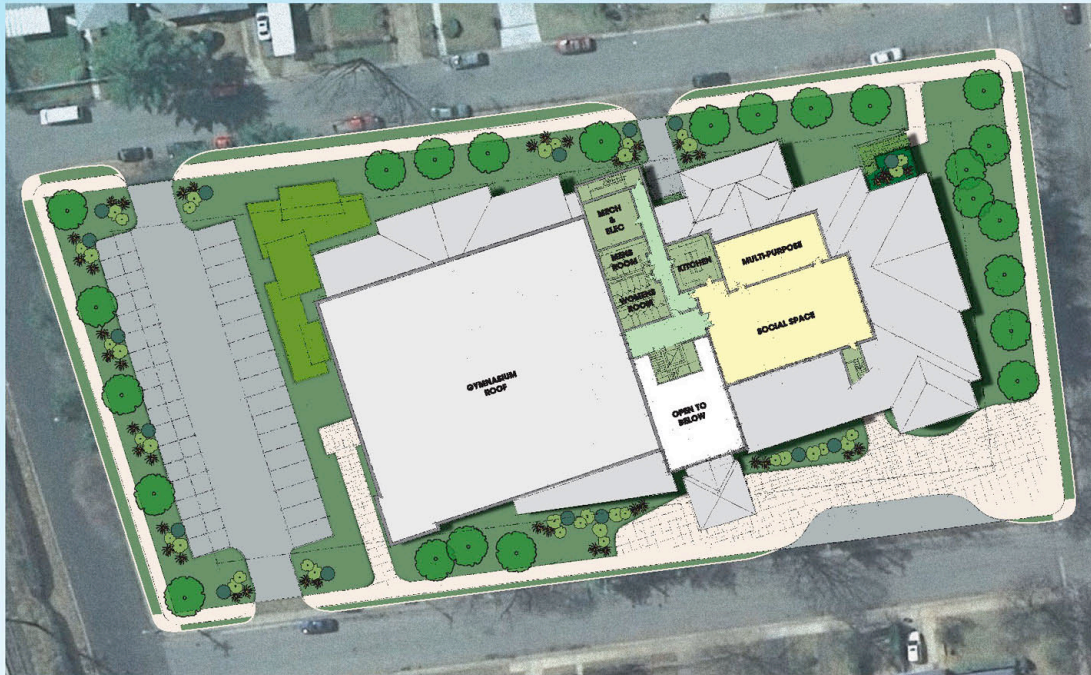

NEW CASSEL COMMUNITY CENTER TOWN OF NORTH HEMPSTEAD

Vision

NEW CASSEL COMMUNITY CENTER

TOWN OF NORTH HEMPSTEAD

LEGEND

- Circulation
- Service
- Television Broadcast Studio
- Reading Room
- Administration & Security
- Passive Recreation & Computer Gaming
- Gym/Auditorium, Fitness, Weights & Dance
- Multi-Purpose, Performance/Stage

MAIN LEVEL & SITE PLAN

NEW CASSEL COMMUNITY CENTER

TOWN OF NORTH HEMPSTEAD

▲ UPPER LEVEL & SITE PLAN

LEGEND

- Circulation
- Service
- Television Broadcast Studio
- Reading Room
- Administration & Security
- Passive Recreation & Computer Gaming
- Gym/Auditorium, Fitness, Weights & Dance
- Multi-Purpose, Performance/Stage

▲ LOWER LEVEL

◀ MASSING STUDY

3-D Community Center Image