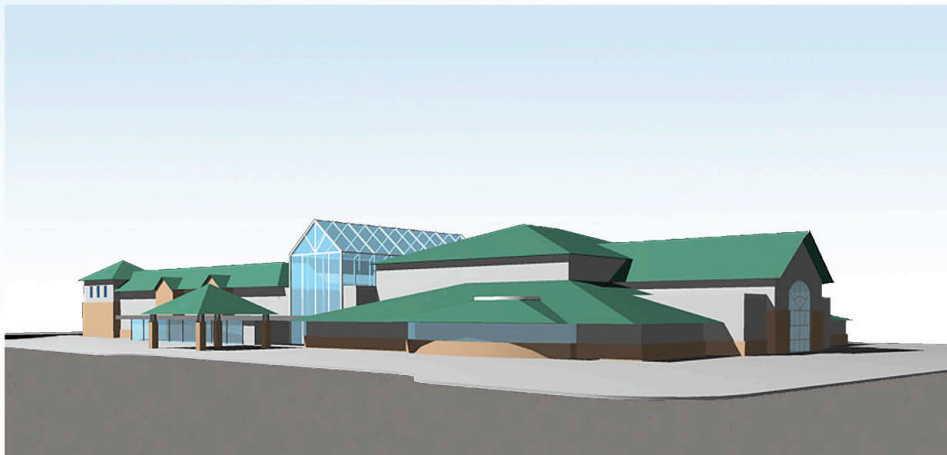

NEW CASSEL COMMUNITY CENTER TOWN OF NORTH HEMPSTEAD

Vision

NEW CASSEL COMMUNITY CENTER

TOWN OF NORTH HEMPSTEAD

LEGEND

- Circulation
- Service
- Television Broadcast Studio
- Reading Room
- Administration & Security
- Passive Recreation & Computer Gaming
- Gym/Auditorium, Fitness, Weights & Dance
- Multi-Purpose, Performance/Stage

MAIN LEVEL & SITE PLAN

NEW CASSEL COMMUNITY CENTER

TOWN OF NORTH HEMPSTEAD

▲ UPPER LEVEL & SITE PLAN

LEGEND

- Circulation
- Service
- Television Broadcast Studio
- Reading Room
- Administration & Security
- Passive Recreation & Computer Gaming
- Gym/Auditorium, Fitness, Weights & Dance
- Multi-Purpose, Performance/Stage

▲ LOWER LEVEL

◀ MASSING STUDY

3-D Community Center Image