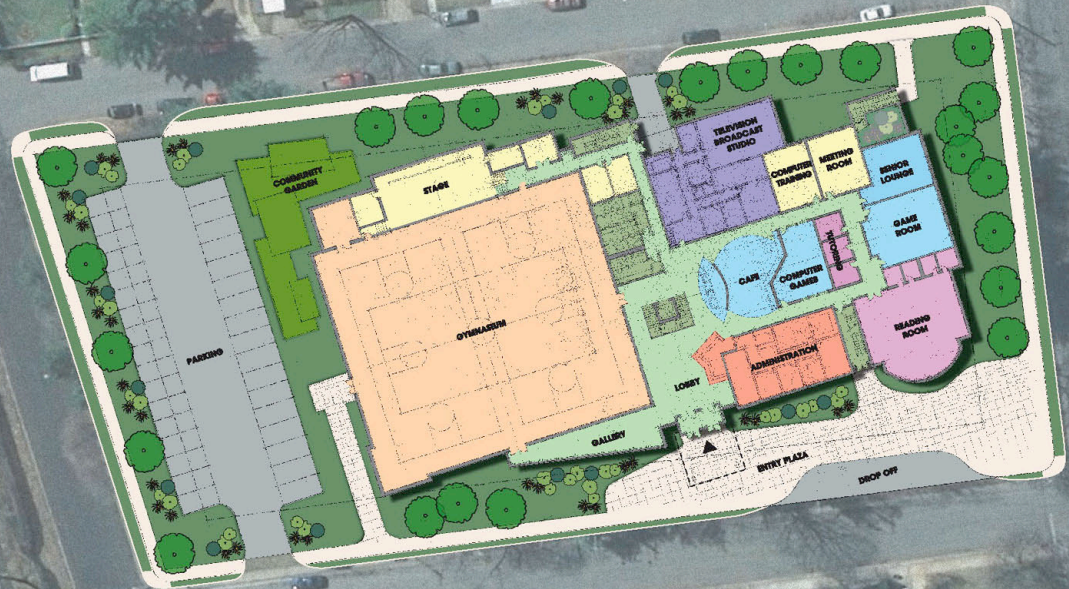

NEW CASSEL COMMUNITY CENTER TOWN OF NORTH HEMPSTEAD

Vision

NEW CASSEL COMMUNITY CENTER

TOWN OF NORTH HEMPSTEAD

LEGEND

- Circulation
- Service
- Television Broadcast Studio
- Reading Room
- Administration & Security
- Passive Recreation & Computer Gaming
- Gym/Auditorium, Fitness, Weights & Dance
- Multi-Purpose, Performance/Stage

MAIN LEVEL & SITE PLAN

NEW CASSEL COMMUNITY CENTER

TOWN OF NORTH HEMPSTEAD

▲ UPPER LEVEL & SITE PLAN

LEGEND

- Circulation
- Service
- Television Broadcast Studio
- Reading Room
- Administration & Security
- Passive Recreation & Computer Gaming
- Gym/Auditorium, Fitness, Weights & Dance
- Multi-Purpose, Performance/Stage

▲ LOWER LEVEL

◀ MASSING STUDY

3-D Community Center Image