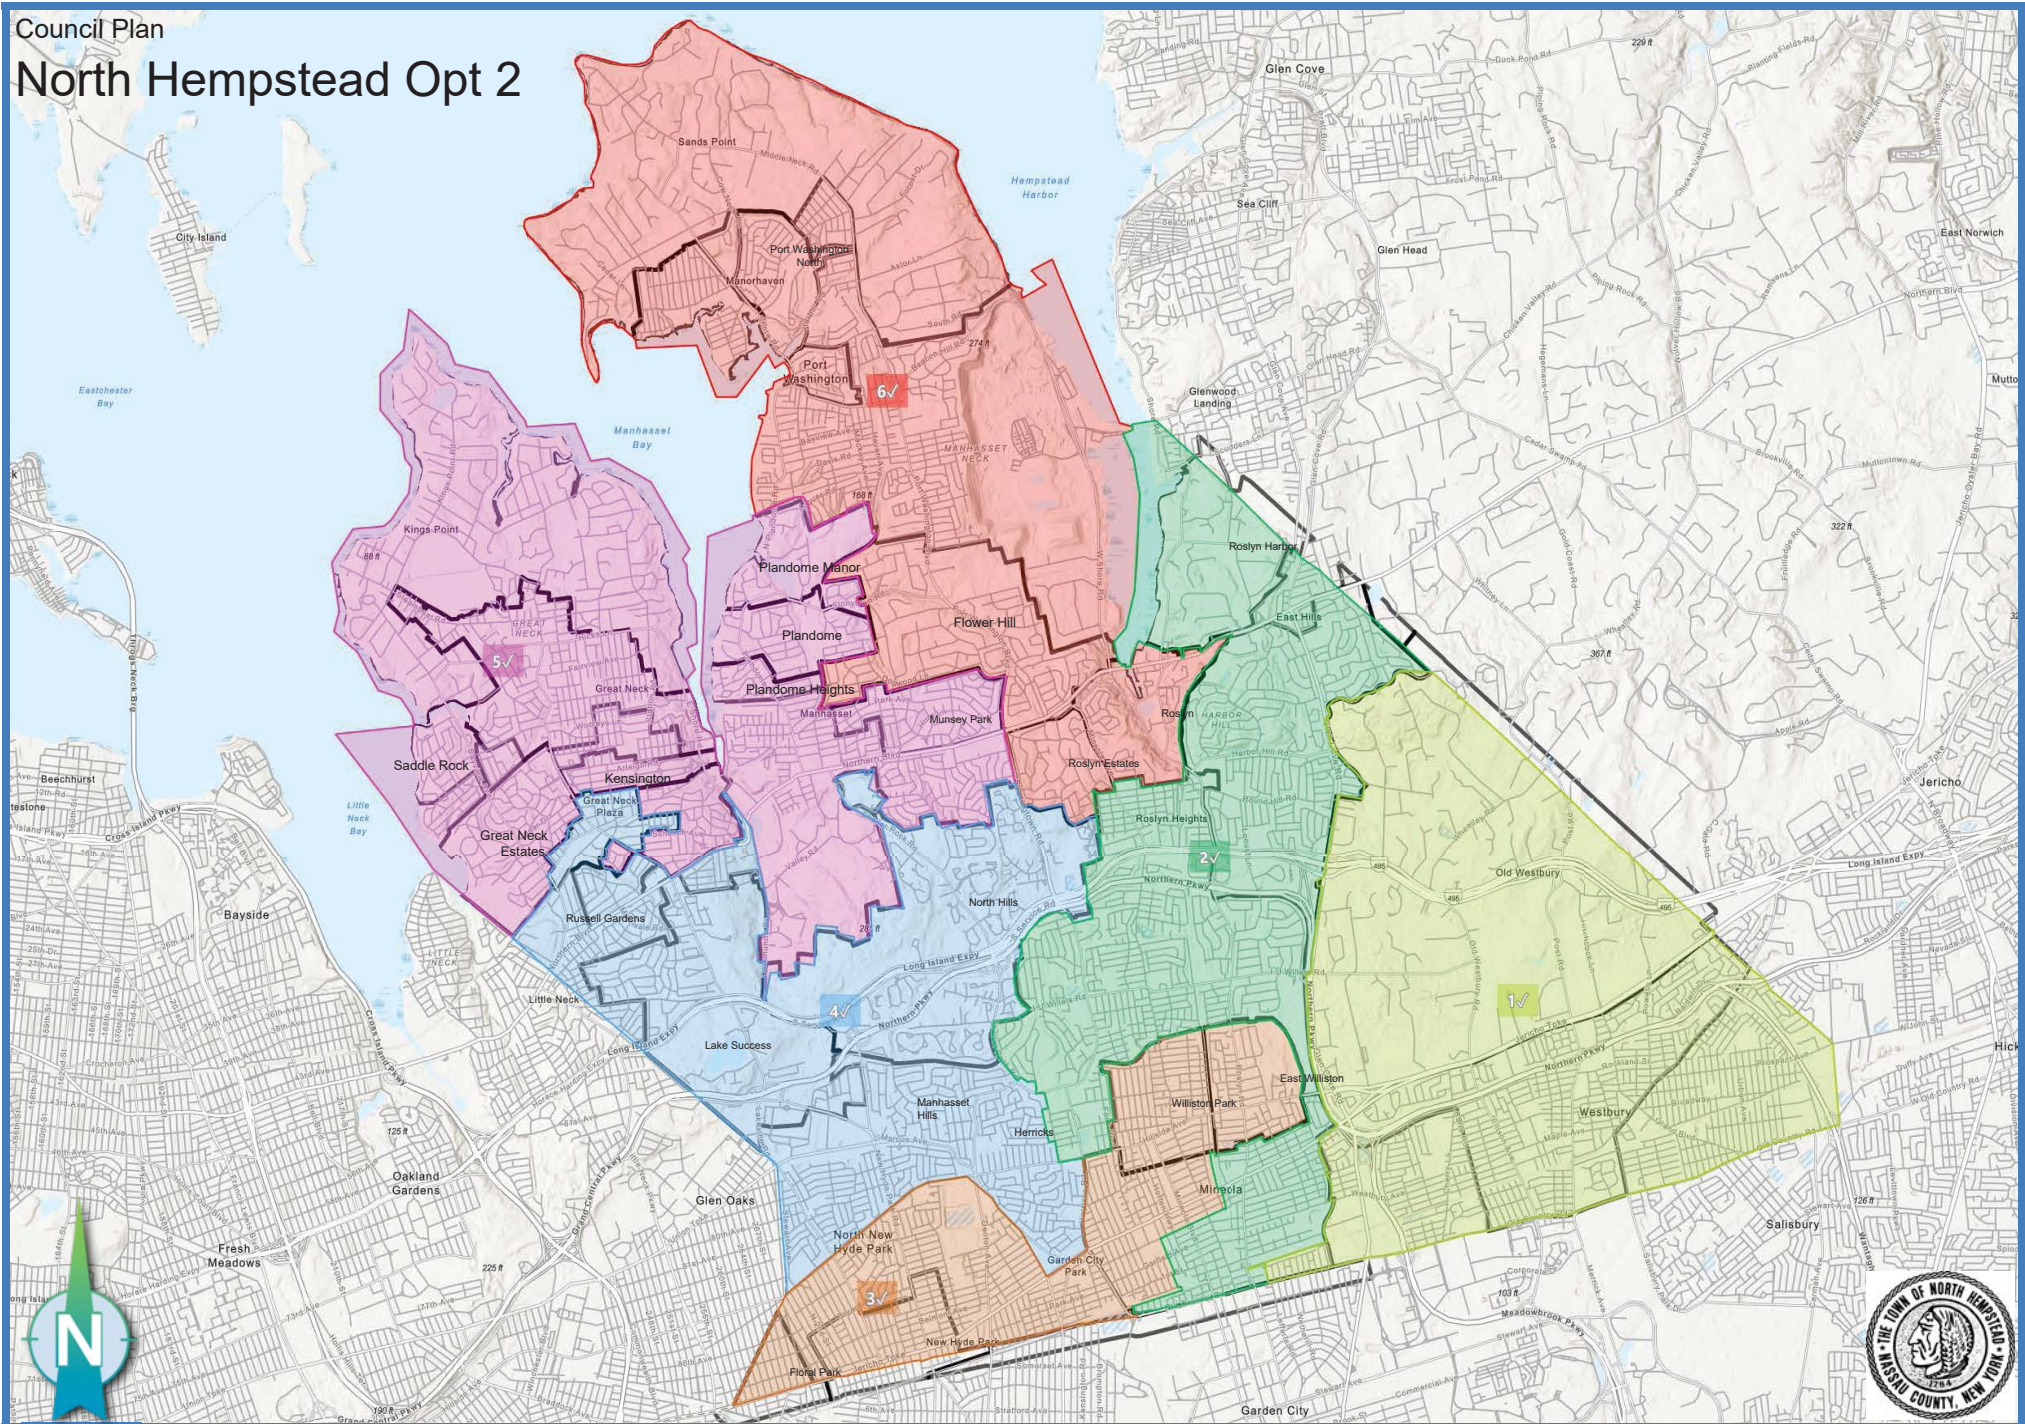

Council Plan North Hempstead Opt 2

AutoBound Edge MAP - Based on: 2020 Census Geography, 2020 PL94-171

Includes Population Adjusted for Incarcerated Individuals by the State of New York Task Force on Demographic Research and Reapportionment