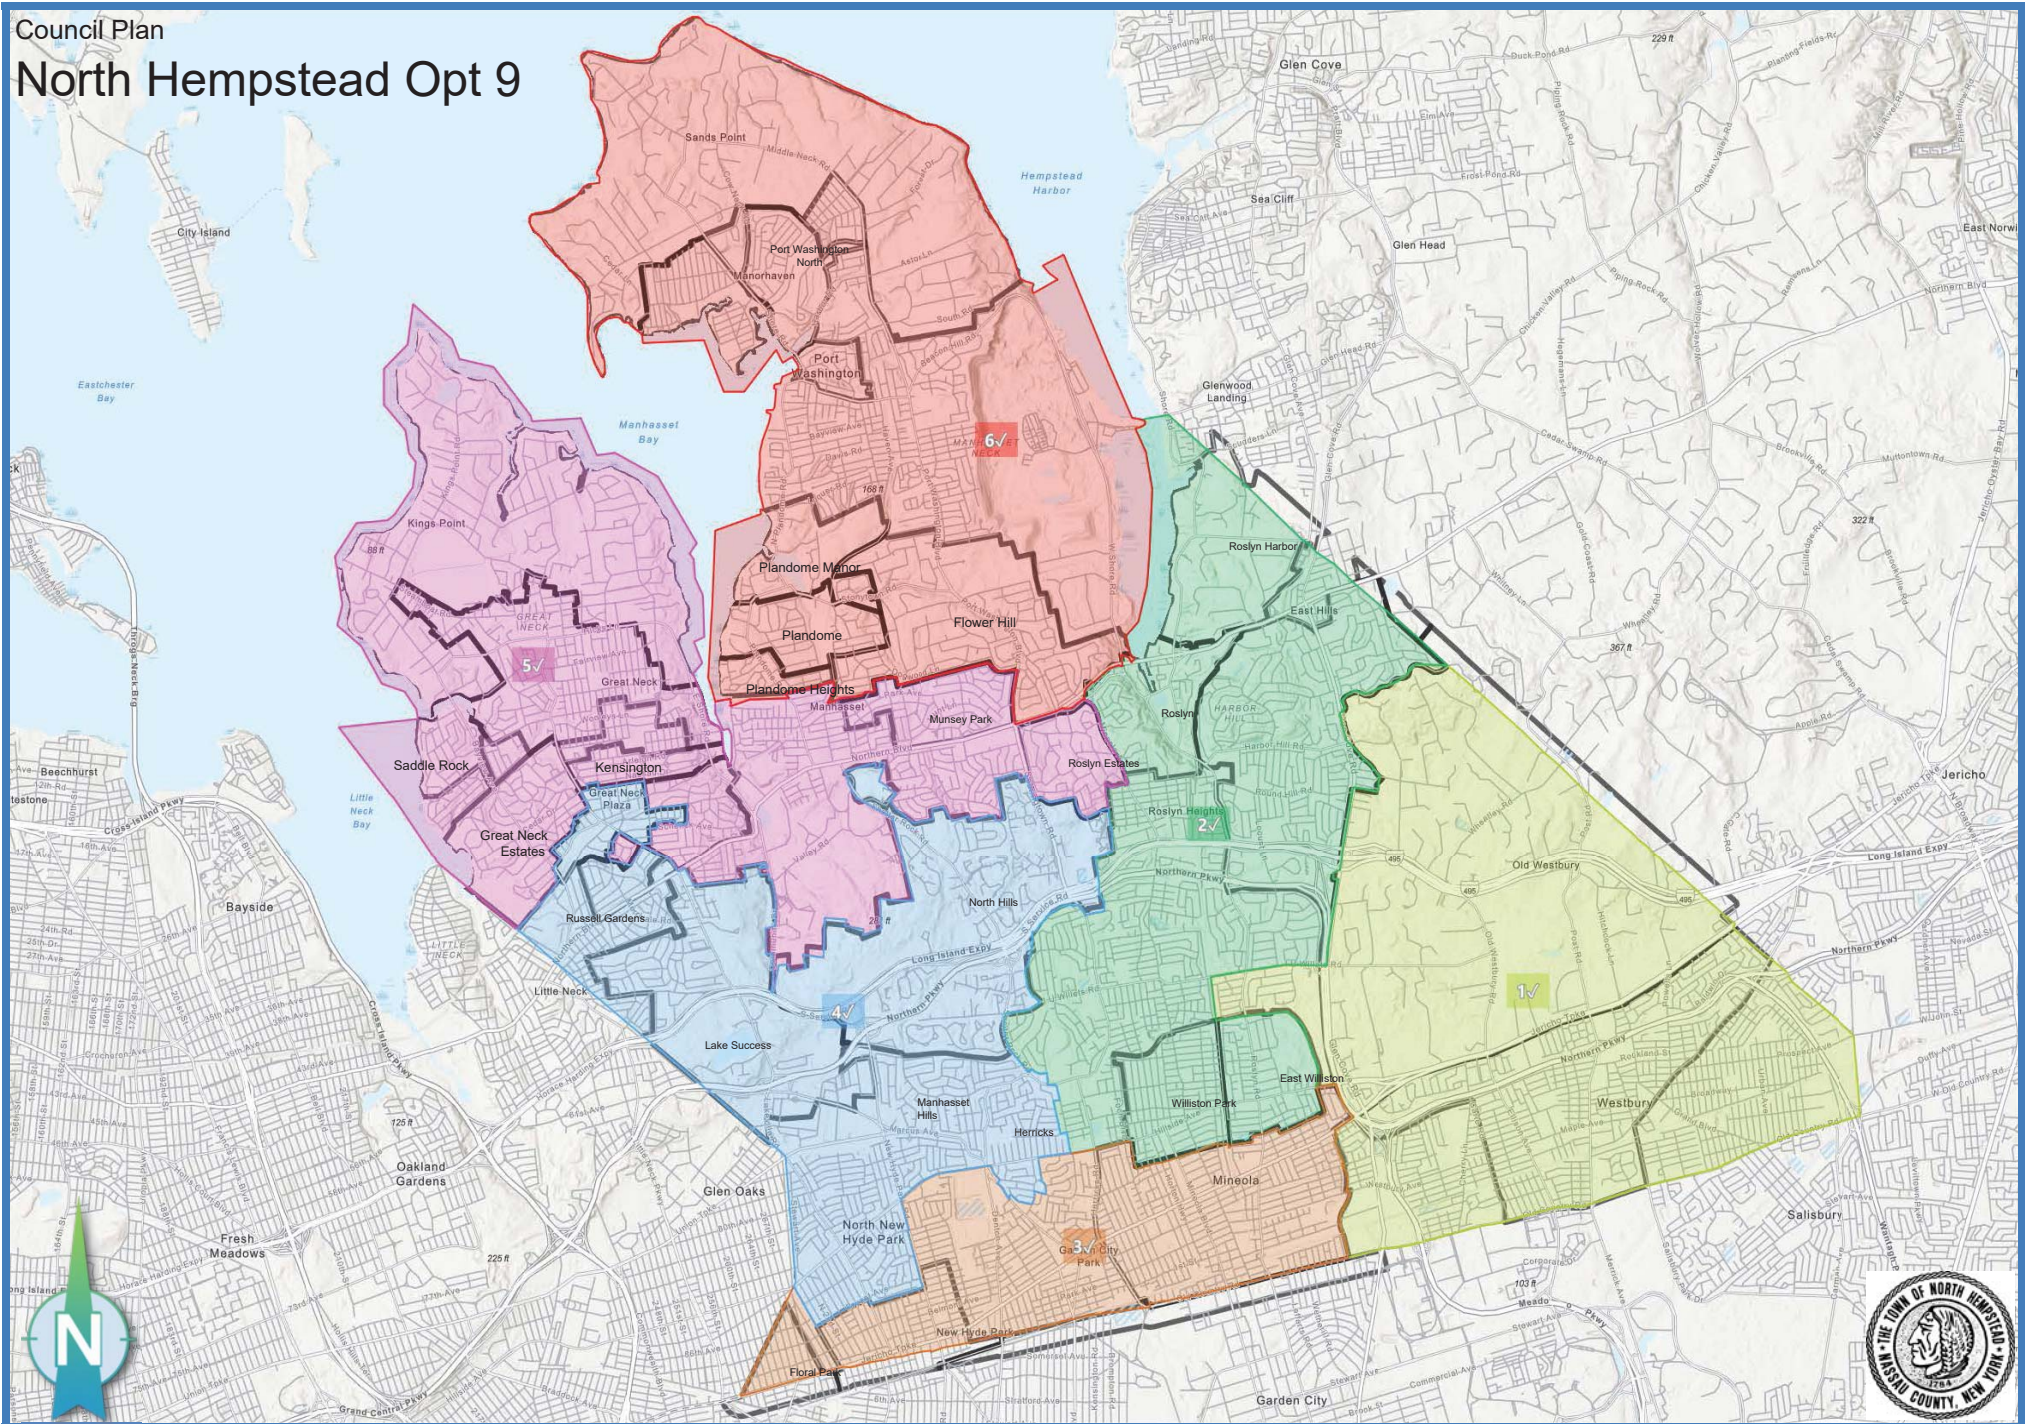

Council Plan North Hempstead Opt 9

AutoBound Edge MAP - Based on: 2020 Census Geography, 2020 PL94-171

Includes Population Adjusted for Incarcerated Individuals by the State of New York Task Force on Demographic Research and Reapportionment