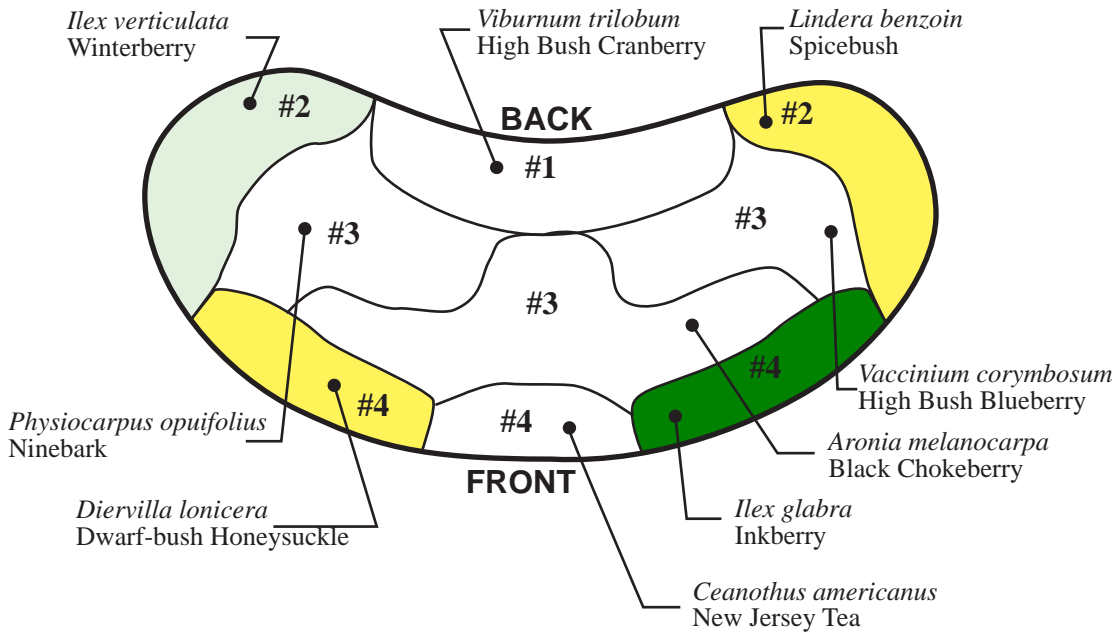

SHRUB GARDEN (SUN)

Shrubs and Trees - Full Sun (Base Plant List 6+ hours of sun per day)

- A mix of native shrub species.
- Low maintenance.
- Base plant list is tall (3 to 15 feet).
- Base list is adapted to clay or sandy soils.
- All species are host plants for pollinators.

- 2 - #1 *Viburnum trilobum* - High Bush Cranberry
- 2 - #2 *Ilex verticillata* - Winterberry
- 2 - #2 *Lindera benzoin* - Spicebush
- 2 - #3 *Physiocarpus opulifolius* - Ninebark
- 3 - #3 *Aronia melanocarpa* - Black Chokeberry
- 2 - #3 *Vaccinium corymbosum* - High Bush Blueberry
- 2 - #4 *Diervilla lonicera* - Dwarf-bush Honeysuckle
- 2 - #4 *Ceanothus americanus* - New Jersey Tea
- 2 - #4 *Ilex glabra* - Inkberry

Blooming Period

How the garden changes for each month

April

May

June

July

August

September