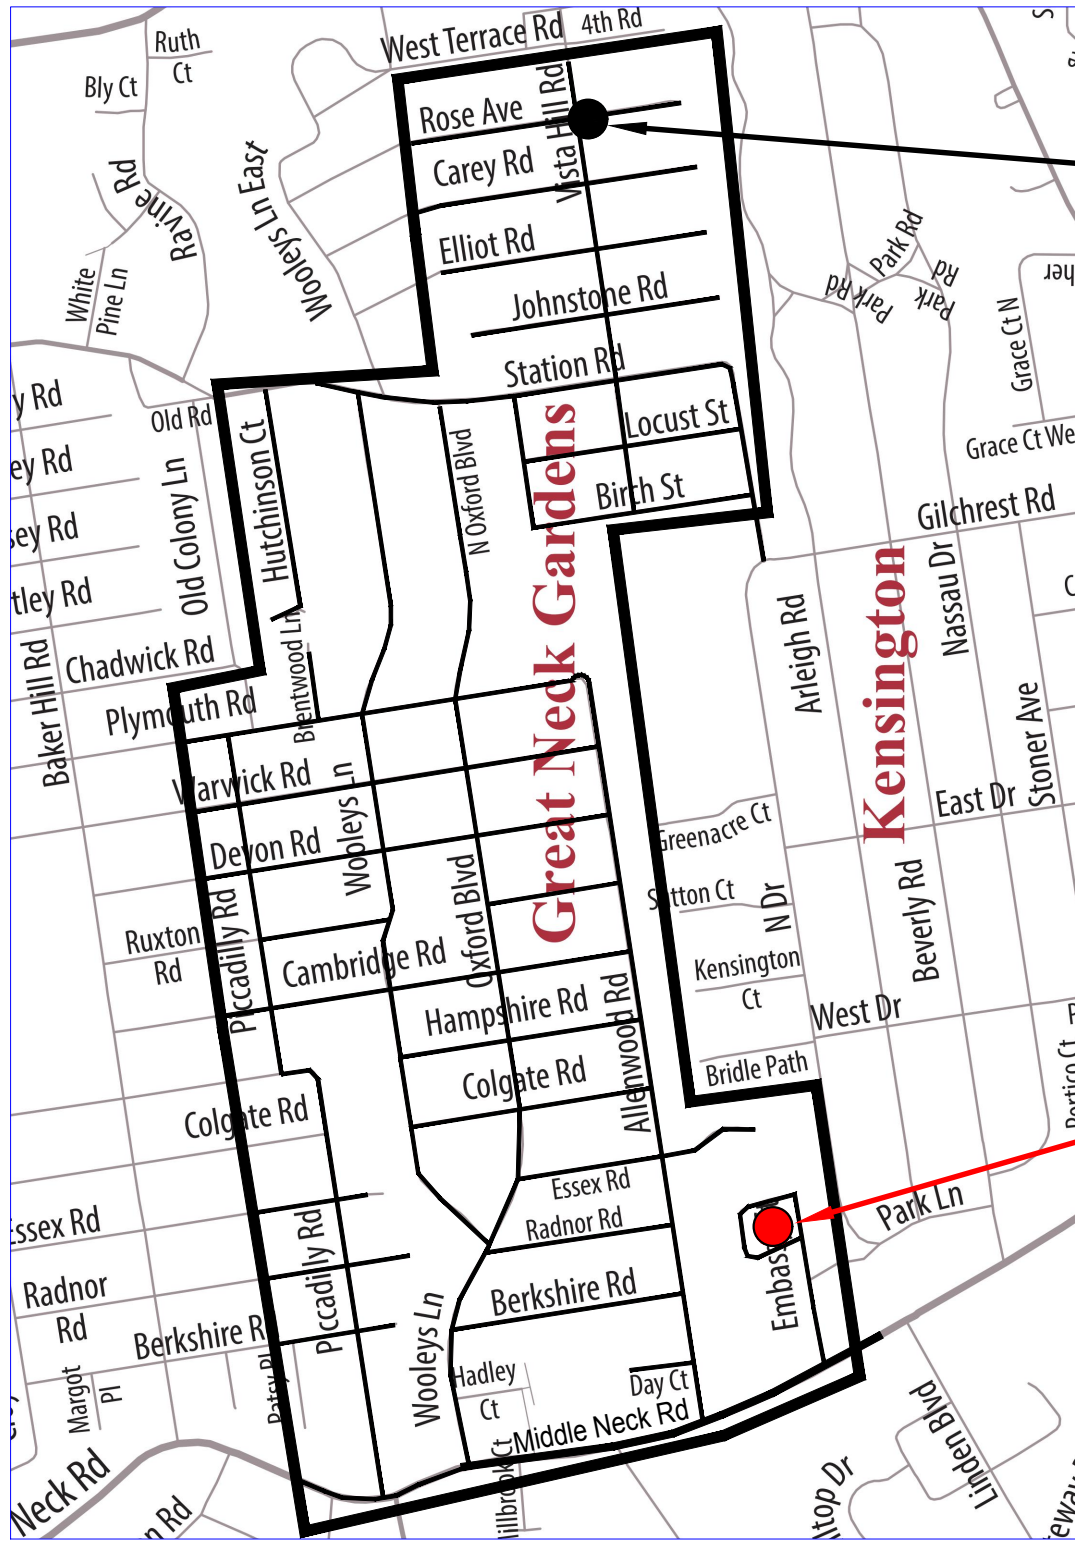

# Map of Great Neck Gardens, NY

**End Route**

**Start Route**

SANITATION PICKUP SCHEDULE  
MONDAY/WEDNESDAY/FRIDAY

RECYCLE PICKUP SCHEDULE  
FRIDAY

YARD WASTE PICKUP SCHEDULE  
WEDNESDAY

**NOTICE TO ALL RESIDENTS:**  
(Bulk items, e.g. furniture, tables, chairs, etc. should be placed curbside on last pickup day of week. Limited to 2 items per week.)  
If exceed limit, call for special Saturday pickup.