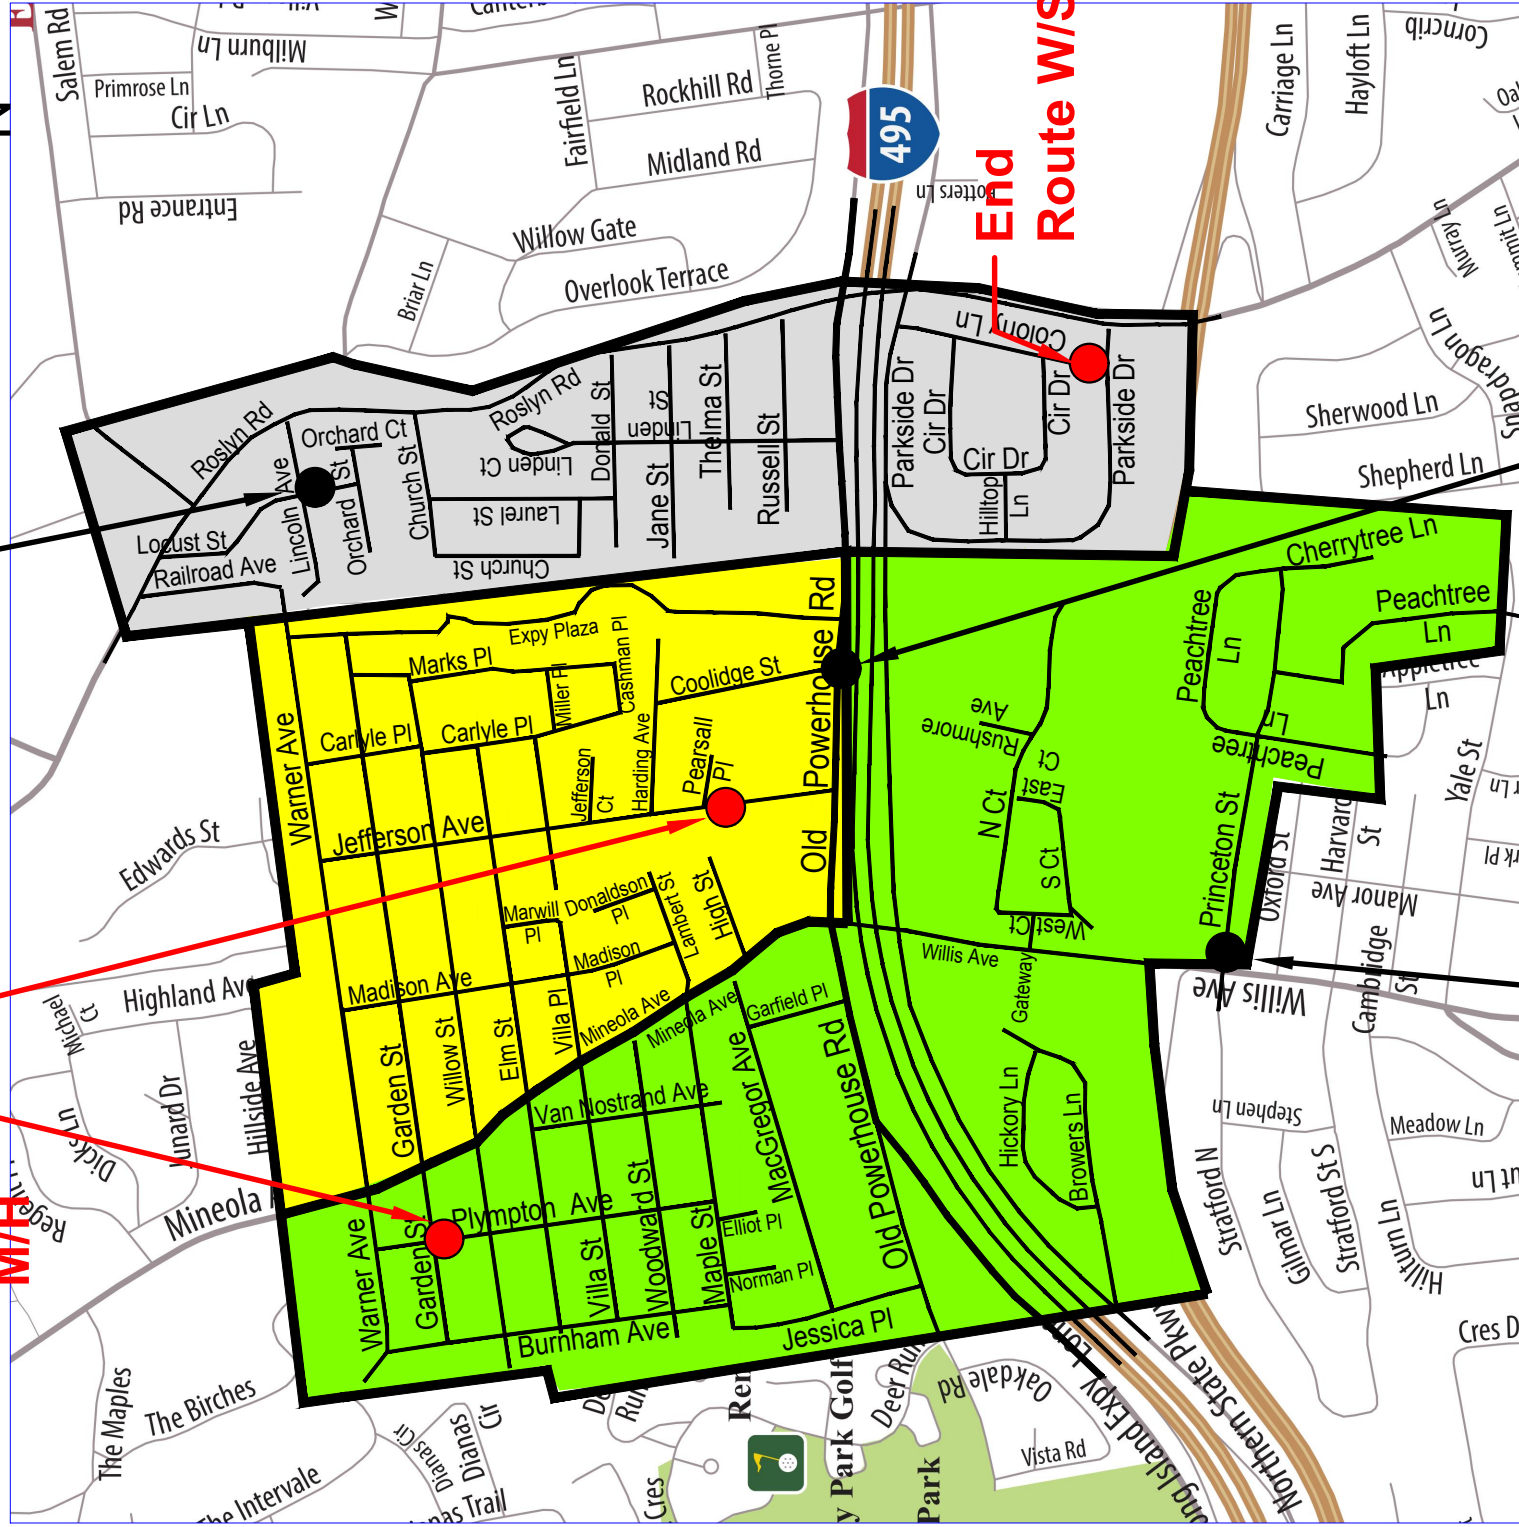

Map of Roslyn Heights, NY

End Route M/H

Start Route W/S

Start Route M/H

Start Route T/F

SANITATION PICKUP SCHEDULE
WESTSIDE
TUESDAY/FRIDAY

SANITATION PICKUP SCHEDULE
MIDDLE
MONDAY/THURSDAY

SANITATION PICKUP SCHEDULE
EASTSIDE:
WEDNESDAY/SATURDAY

YARD WASTE PICKUP SCHEDULE
WEDNESDAY/THURSDAY

Meadow Carting Corporation

581 Dickens Street
Westbury, NY 11590

RECYCLE PICKUP SCHEDULE

EASTSIDE - SATURDAY
WESTSIDE - THURSDAY
CENTER - FRIDAY

NOTICE TO ALL RESIDENTS:

(Bulk items, e.g. furniture, tables, chairs, etc. should be placed curbside on last pickup day of week. Limited to 2 items per week.)
If exceed limit, call for special Saturday pickup.