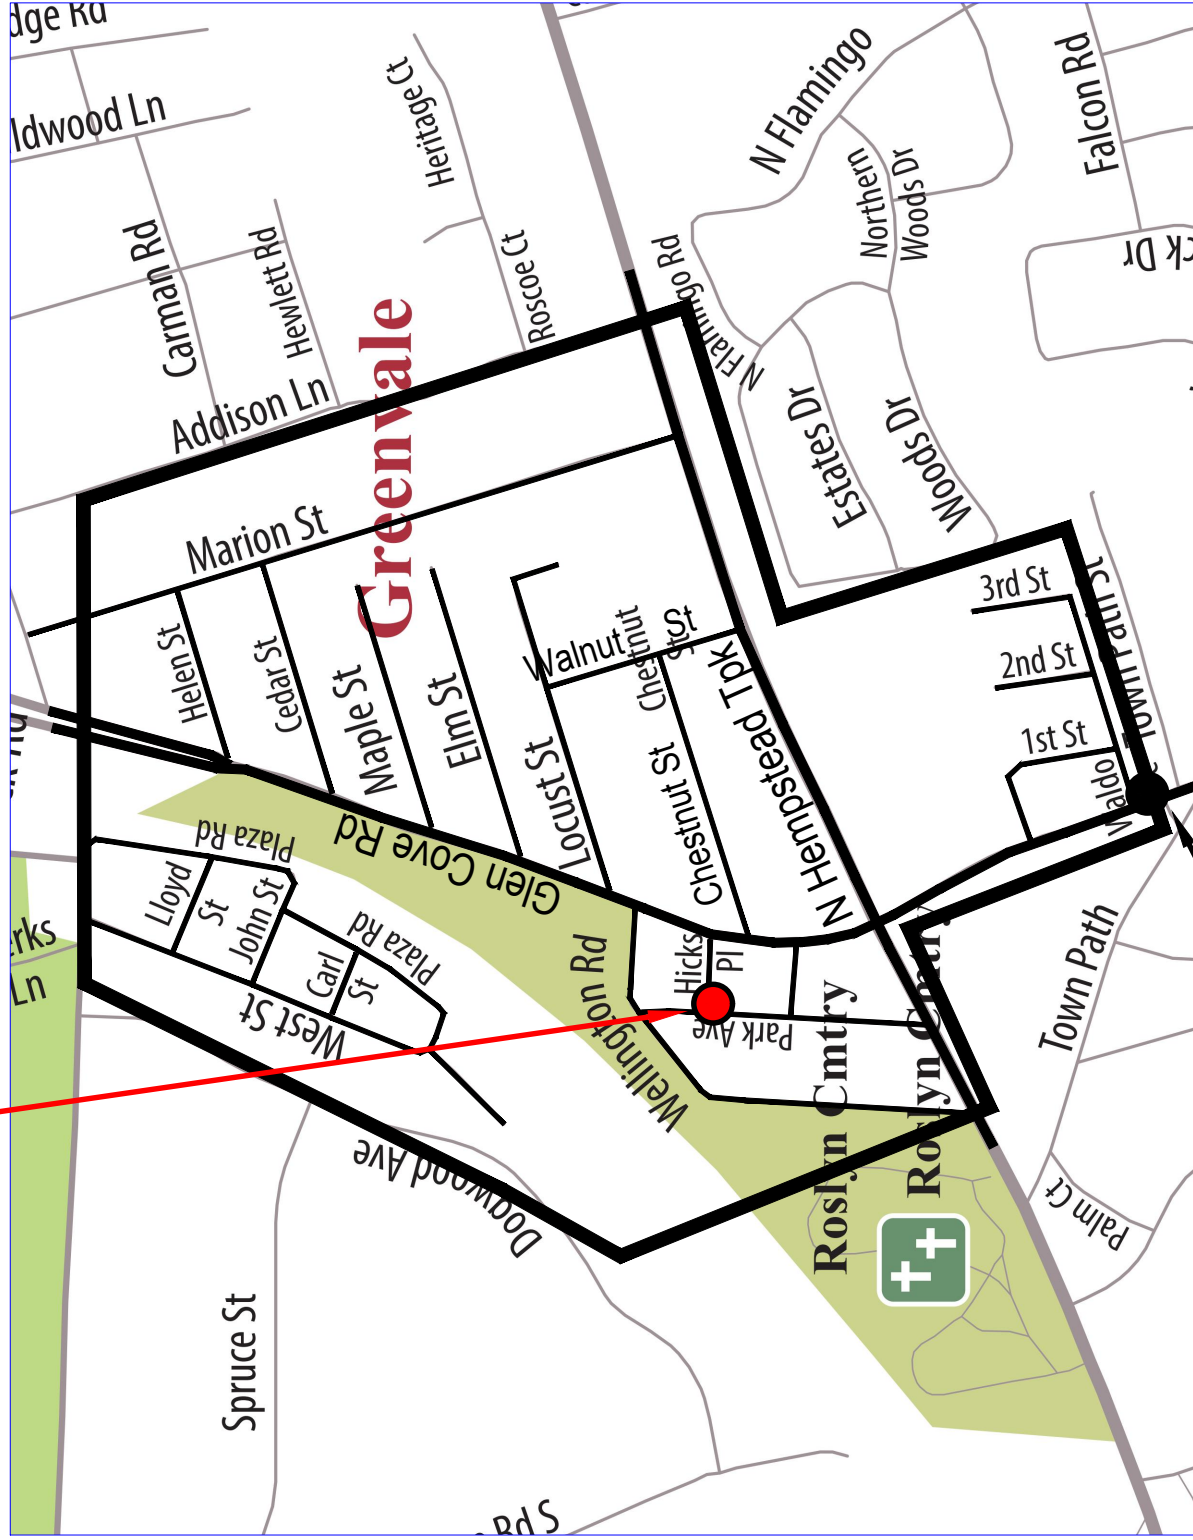

Map of Greenvale, NY

End Route
W/S

Start Route
W/S

SANITATION PICKUP SCHEDULE
WEDNESDAY/SATURDAY

RECYCLE PICKUP SCHEDULE
WEDNESDAY/SATURDAY

YARD WASTE PICKUP SCHEDULE
SATURDAY

Meadow Carting Corporation
581 Dickens Street
Westbury, NY 11590