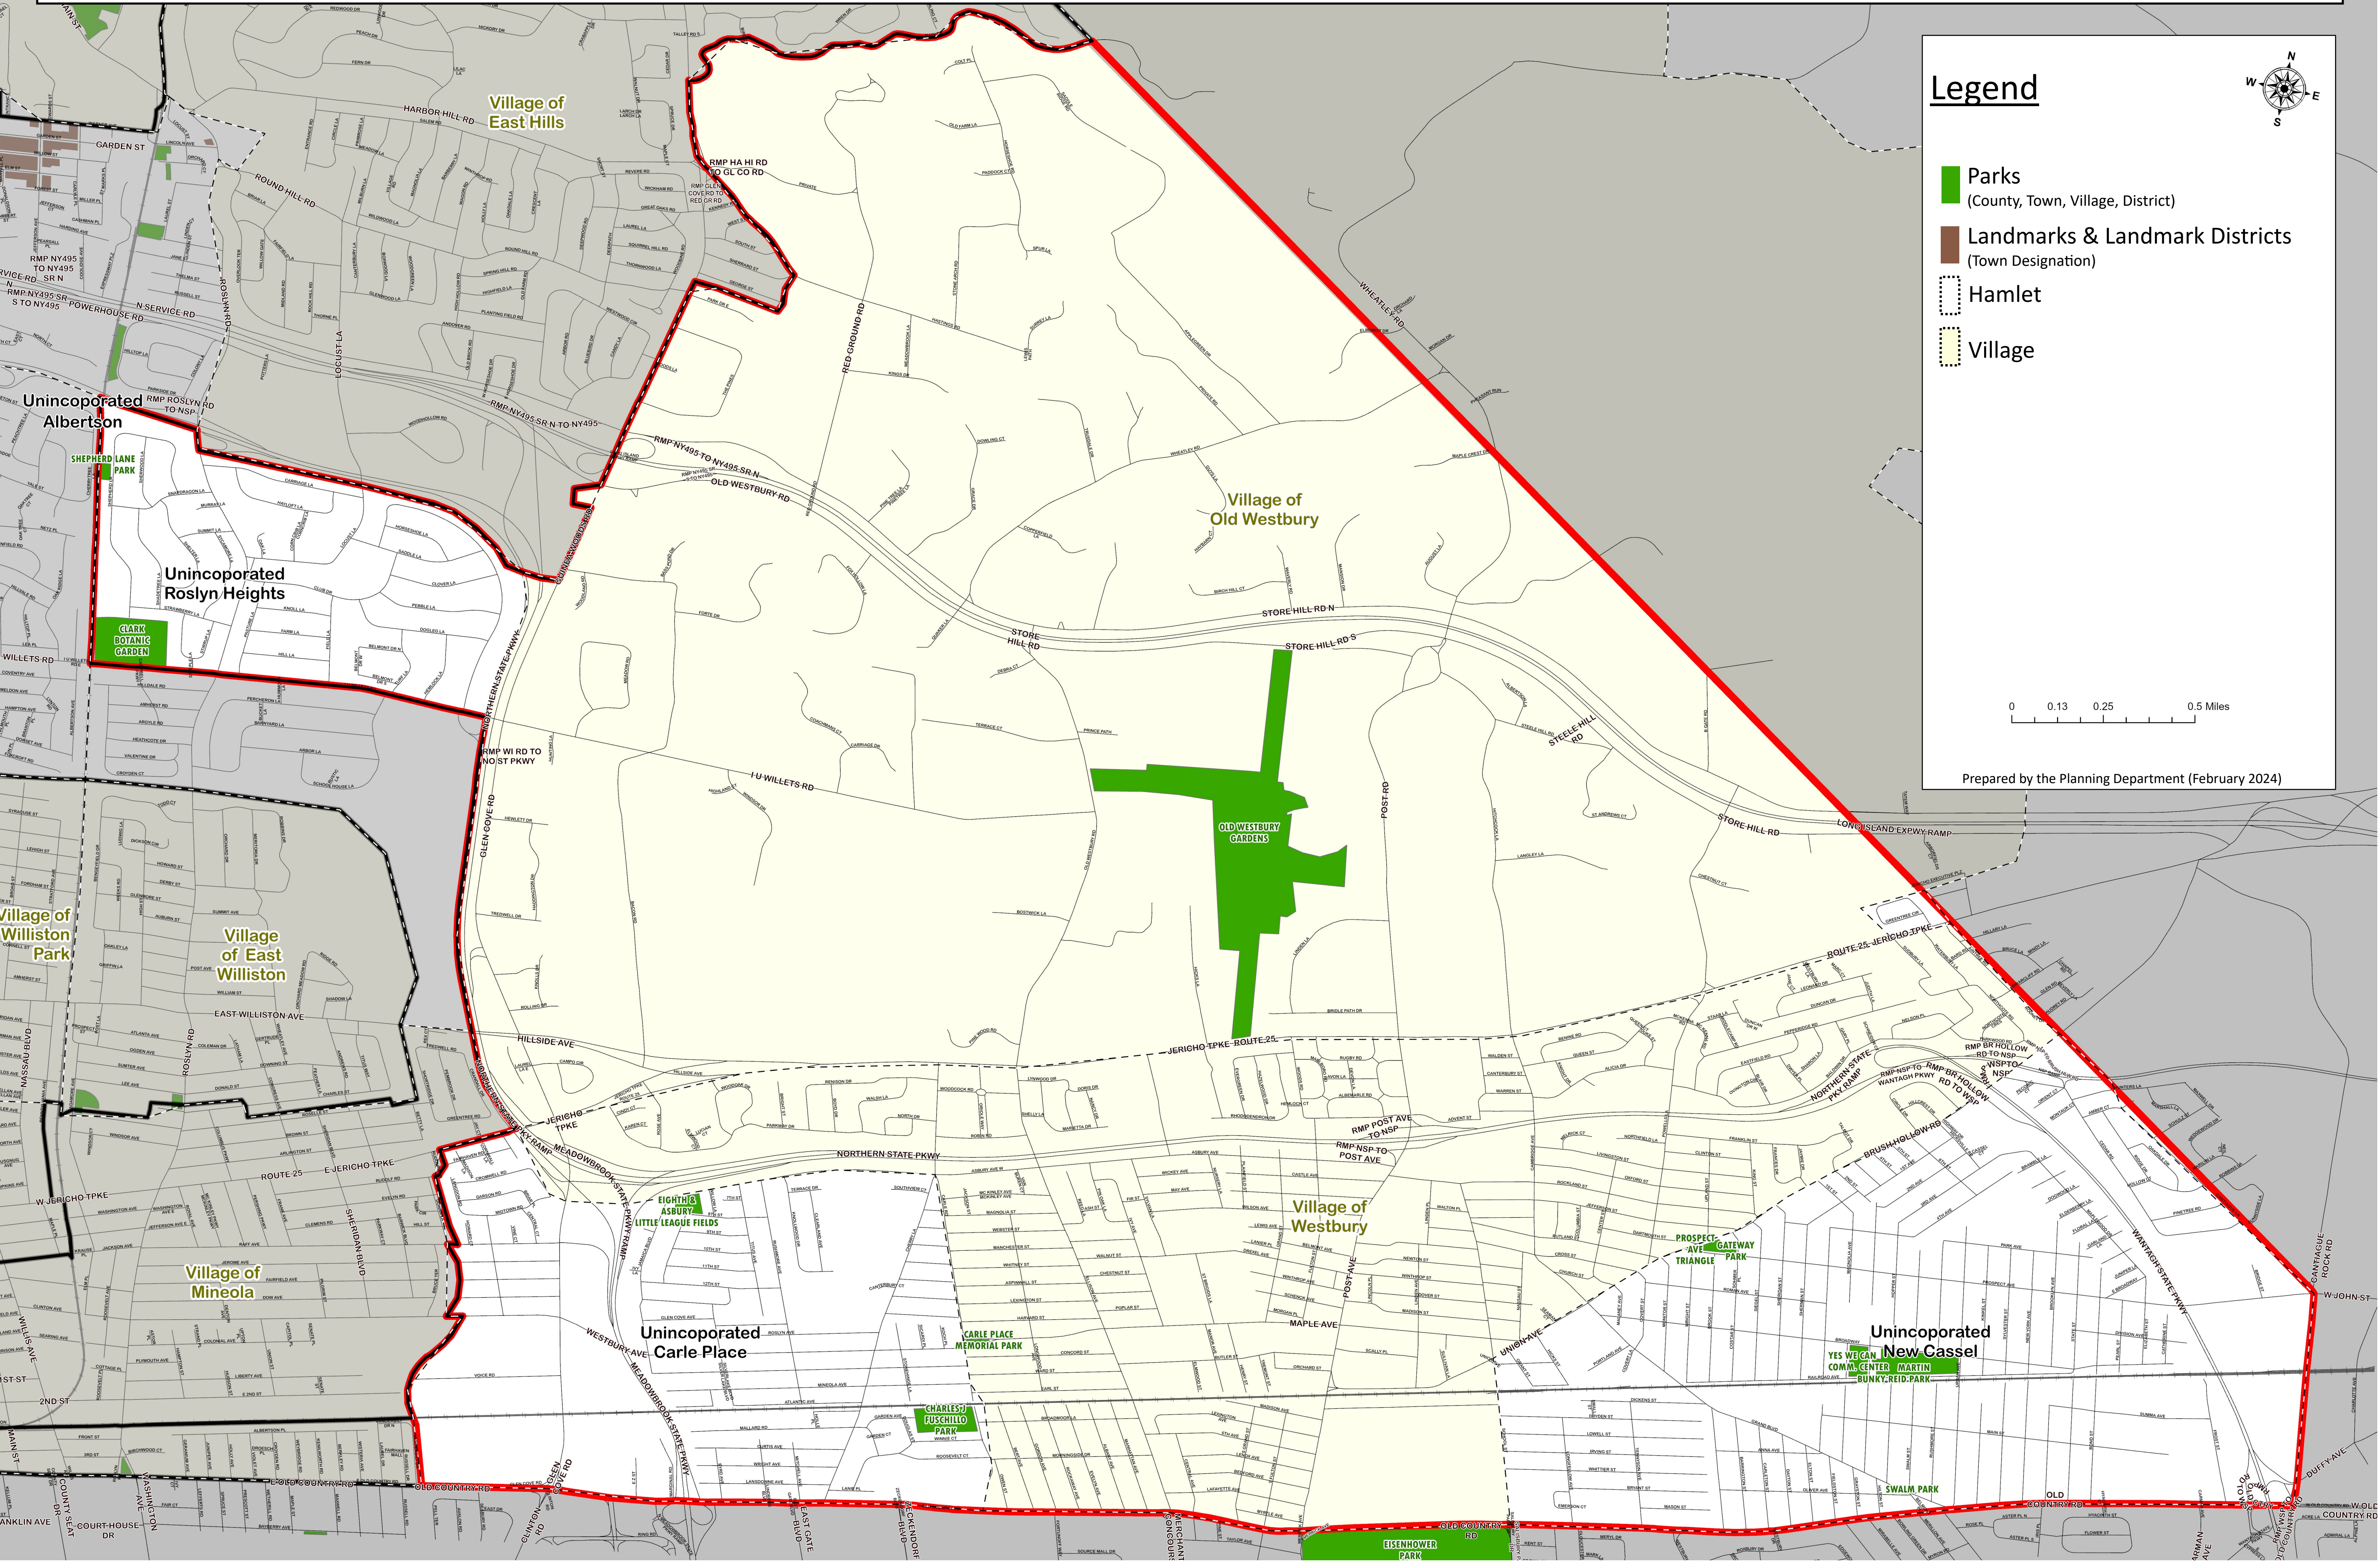

Council District 1— Robert Troiano, Jr.

North Hempstead
GIS Services

Legend

- Parks (County, Town, Village, District)
- Landmarks & Landmark Districts (Town Designation)
- Hamlet
- Village

0 0.13 0.25 0.5 Miles

Prepared by the Planning Department (February 2024)