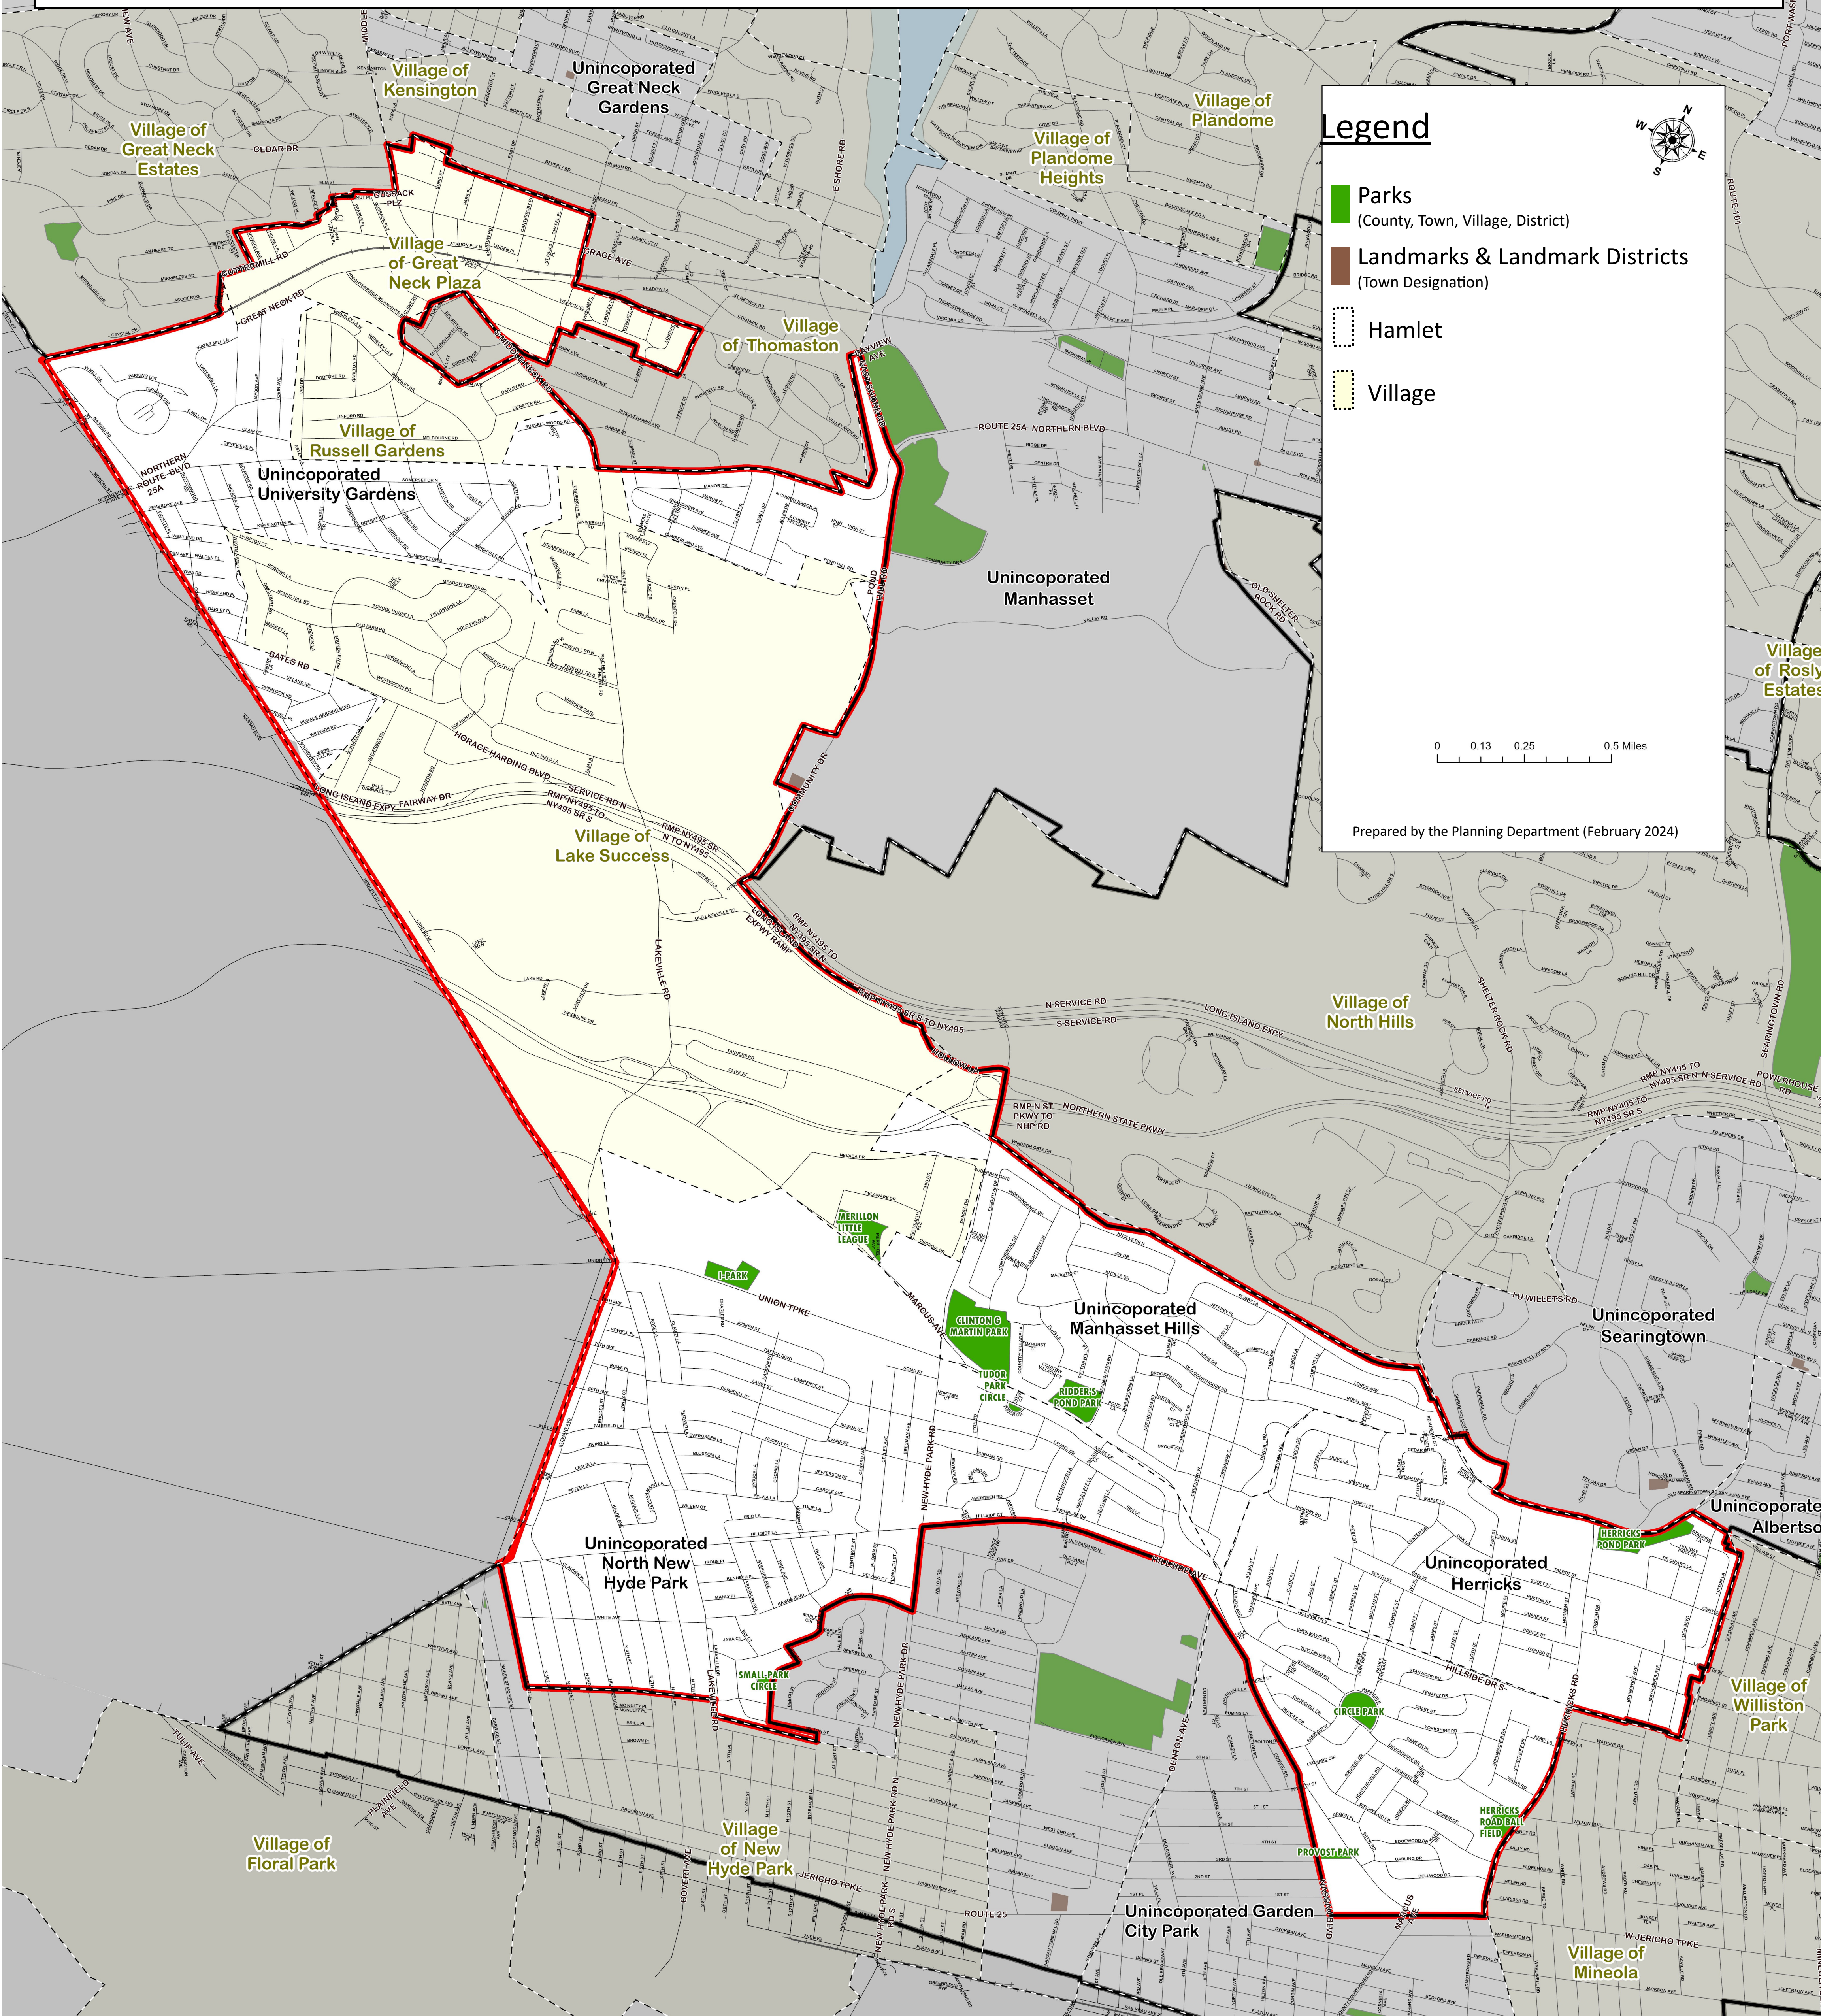

Council District 4 - Christine Liu

North Hempstead GIS Services

Legend

-  Parks
(County, Town, Village, District)
-  Landmarks & Landmark Districts
(Town Designation)
-  Hamlet
-  Village

0 0.13 0.25 0.5 Miles

Prepared by the Planning Department (February 2024)