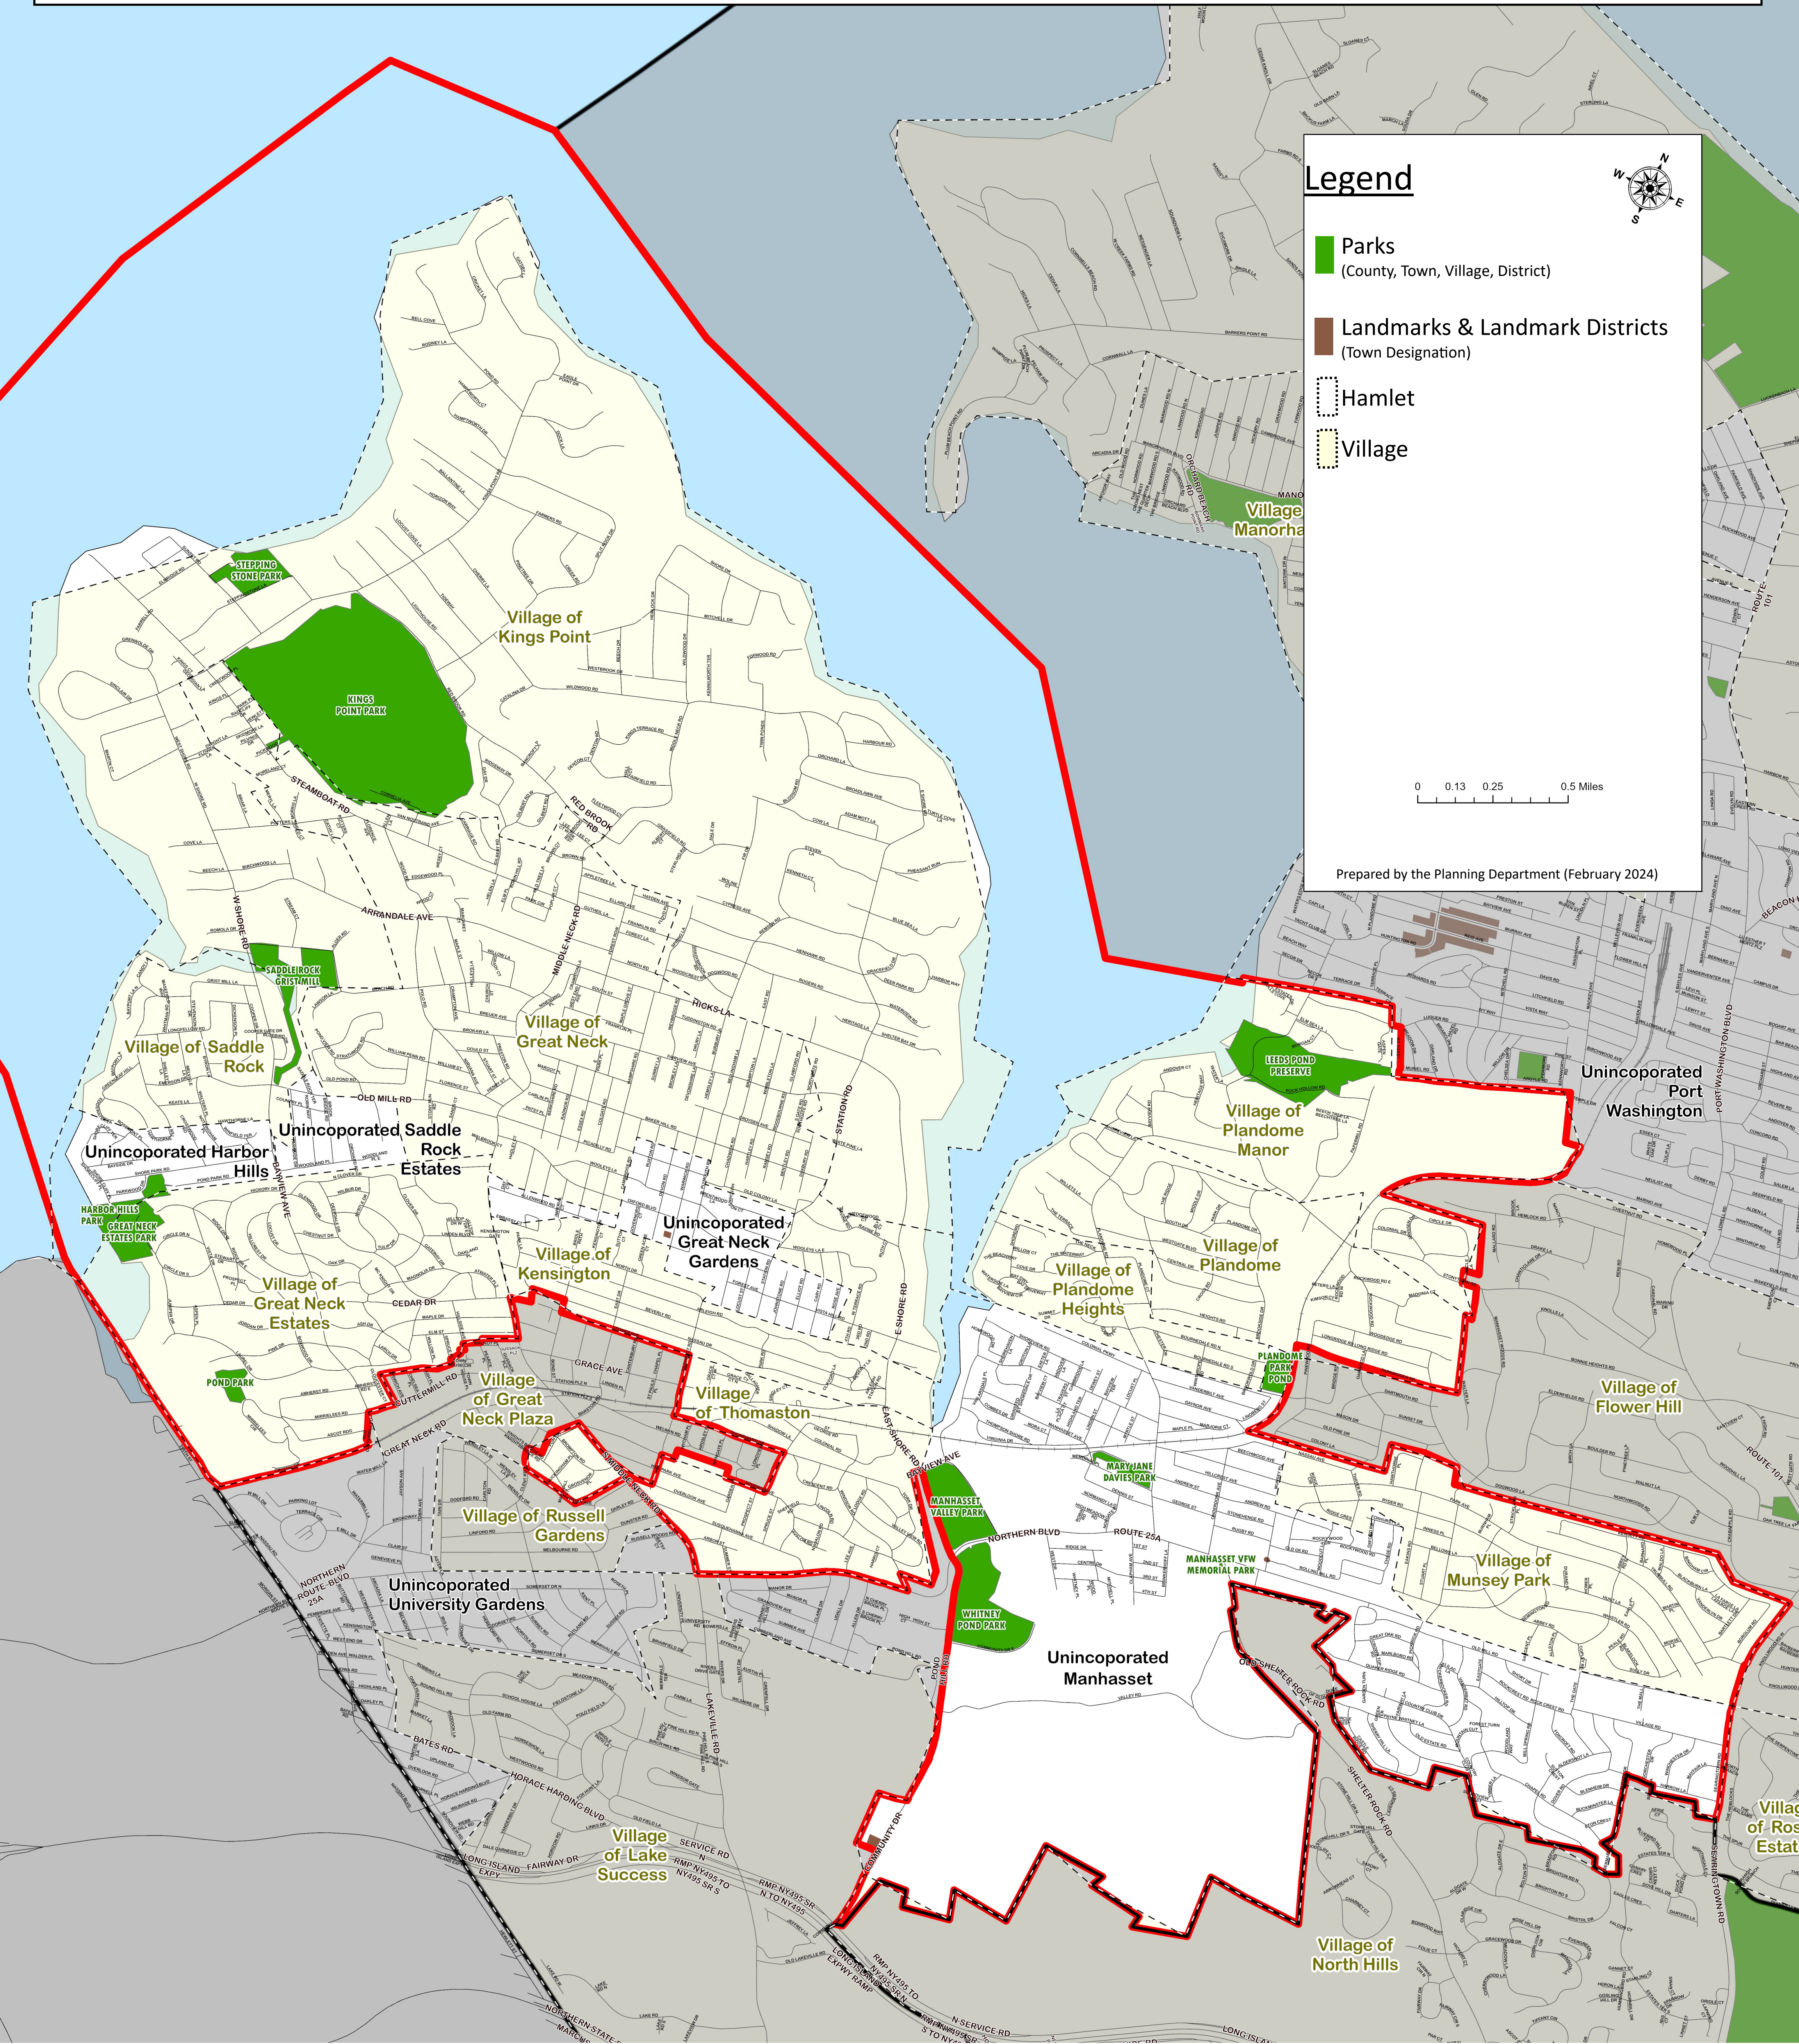

Council District 5 - David A. Adhami

North Hempstead
GIS Services

Legend

- Parks (County, Town, Village, District)
- Landmarks & Landmark Districts (Town Designation)
- Hamlet
- Village

0 0.13 0.25 0.5 Miles

Prepared by the Planning Department (February 2024)